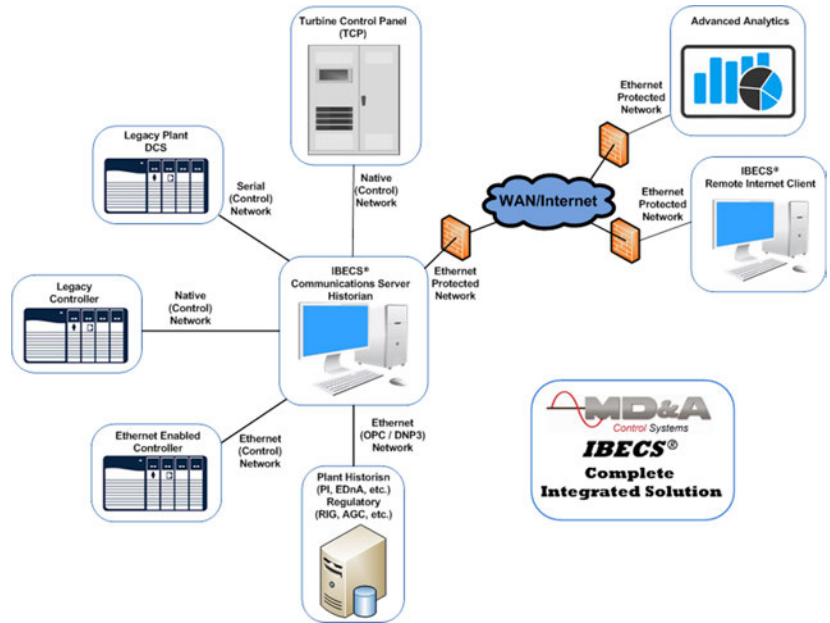

IBECS® BY MD&A

The Integrated Solution to Power Plant Control and Monitoring

Native Language Device Drivers

Talks to your control systems without the lag created by third party communication protocols.

GE® Mark V Stagelink Over ARCNET

GE® Mark VI UDH Ethernet

Allen-Bradley® DF1 DH+ Ethernet/IP

Many more device drivers available upon request

Open Source Device Drivers

Server / Client communication protocols

OPC (Open Platform Communications) formerly OLE for Process Control

MODBUS TCP/IP UDP/IP Serial RTU/A SCII MB+

DNP 3.0 Serial, Ethernet

Networked Deployment

- Multiple data servers across several workstations share data
- Provides option for data server redundancy
- Allows HMI Updates to be made from any configuration station

Easy to configure HMI can be modified while online.

Special Power Plant Specific Tools

Full Data Server Capability

- Internet Server Capability, Monitor your process wherever you may be.
- Serve Process Data on MODBUS or OPC to Third Party Devices