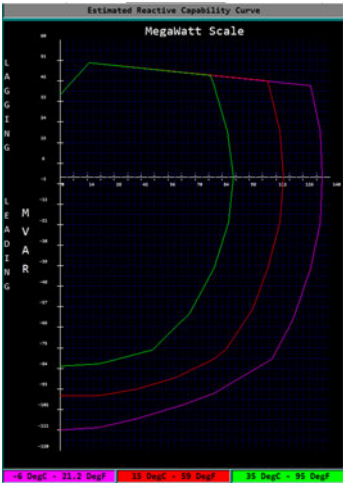

Special Power Plant Specific Tools

Full Data Server Capability

- Internet Server Capability, Monitor your process wherever you may be.
- Serve Process Data on MODBUS or OPC to Third Party Devices