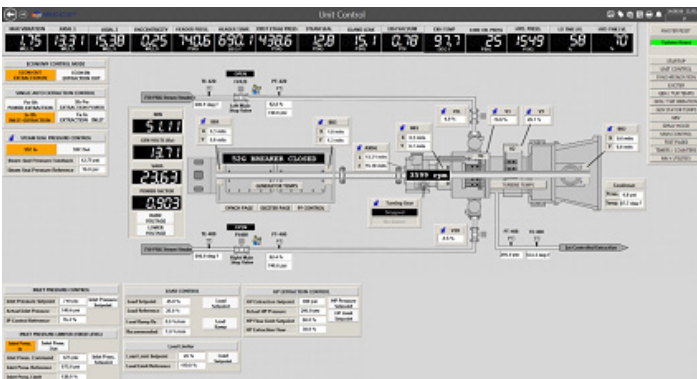

MODBUS TCP/IP UDP/IP Serial RTU/A SCII MB+

DNP 3.0 Serial, Ethernet

Networked Deployment

- Multiple data servers across several workstations share data
- Provides option for data server redundancy
- Allows HMI Updates to be made from any configuration station

Easy to configure HMI can be modified while online.

Special Power Plant Specific Tools

Full Data Server Capability

- Internet Server Capability, Monitor your process wherever you may be.
- Serve Process Data on MODBUS or OPC to Third Party Devices