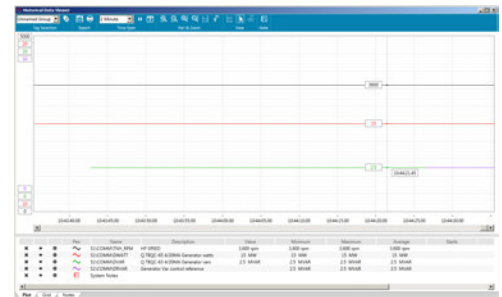

Historical Logging and Trending

- Multiple pens available per trend for viewing complex events. Your most useful trend groups can be saved for routine use; Can be used to review historical data or view live trends.
- Use historical data to compose reports using MS Excel® format templates or ASCII, CSV, or MS Access® or output directly to the Screen, Printer, or ODBC data source